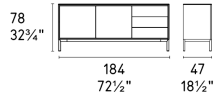

CS6075-2
CS6075-2A