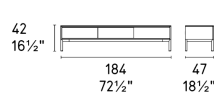

CS6075-3

LEGNO WOOD

LEGNO WOOD

CERAMICA CERAMIC

METALLO METAL