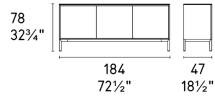

CS6075-1
CS6075-1A