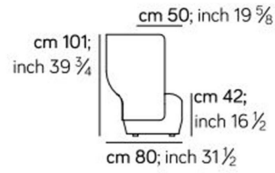

cm 104; inch 41

Pouff / ottoman

003

cm 45; inch 16 1/2

cm 82; inch 32 1/4

005

cm 82; inch 32 1/4

cm 82; inch 32 1/4

001

cm 82; inch 32 1/4

cm 82; inch 32 1/4

Divani 2 posti / 2 seater

020

cm 200; inch 78 3/4

cm 200; inch 78 3/4

Poltrone / armchair

010

cm 95; inch 37 3/8

cm 100; inch 37 3/8

Divani 2 posti ridotto / 2 seater

236

cm 170; inch 66 7/8

cm 170; inch 66 7/8

215

cm 150; inch 59

cm 150; inch 59

216

cm 150; inch 59

cm 150; inch 59

021

cm 180; inch 70 7/8

cm 180; inch 70 7/8