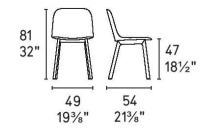

Vela

design by
E-ggs

calligaris

Prices, availability, lead times, dimensions and product information listed are subject to change without notice. This document was created on 11/Oct/2022 at 11:11 AM.