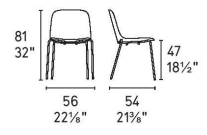

Vela

design by
E-ggs

calligaris

Prices, availability, lead times, dimensions and product information listed are subject to change without notice. This document was created on 11/Oct/2022 at 11:11 AM.