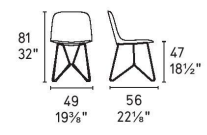

Vela

design by
E-ggs

calligaris

Prices, availability, lead times, dimensions and product information listed are subject to change without notice. This document was created on 11/Oct/2022 at 11:11 AM.