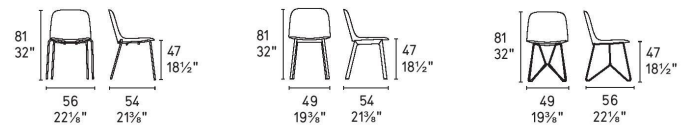

Prices, availability, lead times, dimensions and product information listed are subject to change without notice. This document was created on 11/Oct/2022 at 11:11 AM.

Vela

design by
E-ggs

WOOD

P12 P15L P19W

METAL

P15 P27P P28P P2L

METAL

P3L P94 P151 P176

METAL

P2L P3L P27P P28P PP

P15 P94 P151 P900 PP

S8W S8X S8Z S9B S9C Solna