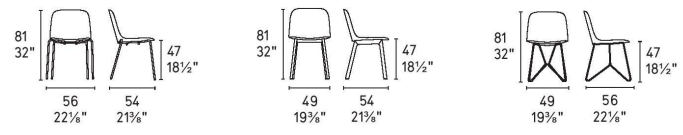

# Vela

design by  
E-ggs

**WOOD**

P12 P15L P19W

**METAL**

P15 P27P P28P P2L

**METAL**

P3L P94 P151 P176

**METAL**

P2L P3L P27P P28P PP

P15 P94 P151 P900 PP

S8W S8X S8Z S9B S9C Solna

calligaris

Prices, availability, lead times, dimensions and product information listed are subject to change without notice. This document was created on 11/Oct/2022 at 11:11 AM.