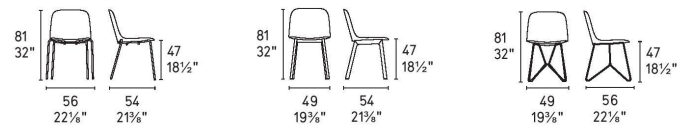

calligaris

Prices, availability, lead times, dimensions and product information listed are subject to change without notice. This document was created on 11/Oct/2022 at 11:11 AM.