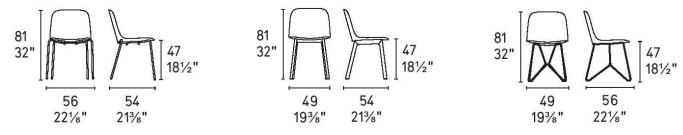

Vela 4 Leg Metal Chair By Calligaris

VOYAGER

Designed by E-ggs.

VELA is an ergonomic, comfortable, coloured and functional chair featuring a clean and sober design. It has a conventional 4 - leg metal base combined with a polypropylene or bioplastic shell. Vela can adapt to any type of space: the home, office or contract sector.

Prices, availability, lead times, dimensions and product information listed are subject to change without notice. This document was created on 11/Oct/2022 at 11:11 AM.

Vela

design by
E-ggs

calligaris

Prices, availability, lead times, dimensions and product information listed are subject to change without notice. This document was created on 11/Oct/2022 at 11:11 AM.