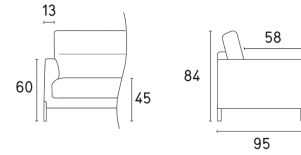

# twin new

design by Stefano Spessotto

**CS3425**

This item can be ordered only via e-mail

Technical specifications see page 123

**FABRIC**

	Frame	Seat cushions	Backrest cushions
Removable	●	●	●
Not removable	-	-	-

cm  
↔ 170  
↙ 95  
↓ 84  
↻ 9 mt

**DTD2000**  
2-ER SOFA

cm  
↔ 190  
↙ 95  
↓ 84  
↻ 10 mt

**DTD3000**  
3-ER SOFA

cm  
↔ 210  
↙ 95  
↓ 84  
↻ 11 mt

**DTD300M**  
3-ER MAXI SOFA

cm  
↔ 162  
↙ 95  
↓ 84  
↻ 8 mt

**DTL2000S - DTL2000D**  
2-ER LATERAL ELEMENT

cm  
↔ 182  
↙ 95  
↓ 84  
↻ 9 mt

**DTL3000S - DTL3000D**  
3-ER LATERAL ELEMENT

cm  
↔ 202  
↙ 95  
↓ 84  
↻ 10 mt

**DTL300MS - DTL300MD**  
3-ER MAXI LATERAL ELEMENT

cm  
↔ 94  
↙ 162  
↓ 84  
↻ 7 mt

**DTH2000S - DTH2000D**  
CHAISE LONGUE

cm  
↔ 99  
↙ 99  
↓ 44  
↻ 4 mt

**DTU1000**  
OTTOMAN

Prices, availability, lead times, dimensions and product information listed are subject to change without notice. This document was created on 26/Sep/2020 at 12:12 AM.