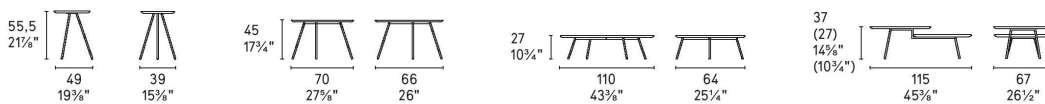

Tweet

design by
Gino Carollo

calligaris

Prices, availability, lead times, dimensions and product information listed are subject to change without notice. This document was created on 22/Sep/2021 at 11:00 AM.