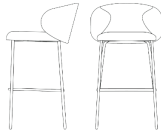

Tuka

CB1994 | 46x57 H81 cm

CB2117 | 55x56 H76 HB65 cm

CB2113 | 69x67 H80 cm

CB1997 | 55x56 H88 HS65 cm

CB1998 | 55x56 H98 HS76 cm

CB1993 | 46x57 H81 cm

CB1999 | 55x56 H76 HB65 cm

CB2114 | 69x67 H80 cm

CB1995 | 55x56 H88 HS65 cm

CB1996 | 55x56 H98 HS76 cm

struttura frame

legno | wood

metallo | metal

sedile seat

tessuto | fabric