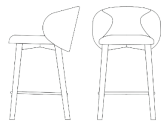

Tuka

CB1994 | 46x57 H81 cm

CB2117 | 55x56 H76 HB65 cm

CB2113 | 69x67 H80 cm

CB1997 | 55x56 H88 HS65 cm

CB1998 | 55x56 H98 HS76 cm

CB1993 | 46x57 H81 cm

CB1999 | 55x56 H76 HB65 cm

CB2114 | 69x67 H80 cm

CB1995 | 55x56 H88 HS65 cm

CB1996 | 55x56 H98 HS76 cm

struttura frame

legno | wood

metallo | metal

sedile seat

tessuto | fabric