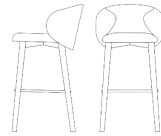

Tuka

CB1994 | 46x57 H81 cm

CB2117 | 55x56 H76 HB65 cm

CB2113 | 69x67 H80 cm

CB1997 | 55x56 H88 HS65 cm

CB1998 | 55x56 H98 HS76 cm

CB1993 | 46x57 H81 cm

CB1999 | 55x56 H76 HB65 cm

CB2114 | 69x67 H80 cm

CB1995 | 55x56 H88 HS65 cm

CB1996 | 55x56 H98 HS76 cm

struttura frame

legno | wood

metallo | metal

sedile seat

tessuto | fabric