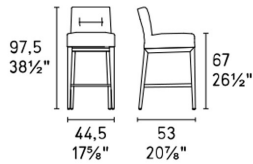

CS/1829-LH