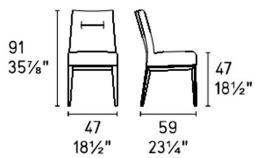

Design: Calligaris Studio

CS/1490 | CS/1490-LH