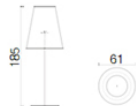

Prices, availability, lead times, dimensions and product information listed are subject to change without notice. This document was created on 11/Oct/2022 at 11:19 AM.

LAMB floor lamp with three stems

Height: 172cm
Width: 55cm
Weight: 8kg
Depth: 55cm
Fabric:
Volume: 0,63 m³

HUNT floor lamp with base

Height: 185cm
Width: 61cm
Weight: 12kg
Depth: 61cm
Fabric:
Volume: 0,83 m³

HUNT table lamp

Height: 68cm
Width: 43cm
Weight: 7kg
Depth: 43cm
Fabric:
Volume: 0,16 m³

DARLING floor lamp

Height: 170cm
Width: 56cm
Weight: 10kg
Depth: 56cm
Fabric:
Volume: 0,48 m³

TONDINA floor-standing glass lamp diam. 30 cm

Height: 177cm
Width: 39cm
Weight: 11kg
Depth: 37cm
Fabric:
Volume: 0,29 m³

TONDINA glass table lamp diam. 18 cm

Height: 124-184cm
Width: 64cm
Weight: 3,5kg
Depth: 18cm
Fabric:
Volume: 0,08 m³

TONDINA suspension lamp with glass 18cm diameter

Height: 78cm
Width: 18cm
Weight: 1,9kg
Depth: 18cm
Fabric:
Volume: 0,01 m³