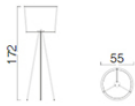

Tondina Lamp By Ditre Italia

VOYAGER

Tondina is a light fixture made of metal and glass. The slim metal structure made of brushed brass rods is slightly out-of-alignment to suggest a spiral diffusion of light. It is available floor-standing or as a table lamp. Two types of glass are also available: clear or opal.

Prices, availability, lead times, dimensions and product information listed are subject to change without notice. This document was created on 11/Oct/2022 at 11:19 AM.

LAMB floor lamp with three stems

Height: 172cm
Width: 55cm
Weight: 8kg
Depth: 55cm
Fabric:
Volume: 0,63 m³

HUNT floor lamp with base

Height: 185cm
Width: 61cm
Weight: 12kg
Depth: 61cm
Fabric:
Volume: 0,83 m³

HUNT table lamp

Height: 68cm
Width: 43cm
Weight: 7kg
Depth: 43cm
Fabric:
Volume: 0,16 m³

DARLING floor lamp

Height: 170cm
Width: 56cm
Weight: 10kg
Depth: 56cm
Fabric:
Volume: 0,48 m³

TONDINA floor-standing glass lamp diam. 30 cm

Height: 177cm
Width: 39cm
Weight: 11kg
Depth: 37cm
Fabric:
Volume: 0,29 m³

TONDINA glass table lamp diam. 18 cm