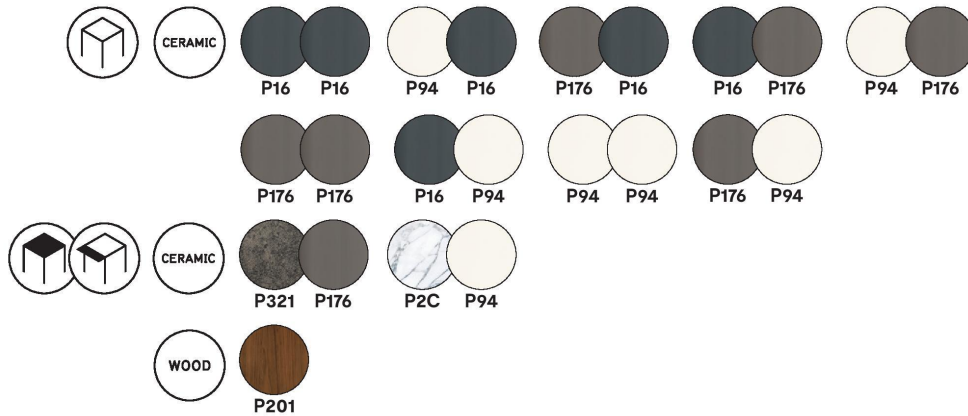

Tivoli

design by
Calligaris Studio

calligaris

Prices, availability, lead times, dimensions and product information listed are subject to change without notice. This document was created on 09/Sep/2021 at 03:30 PM.