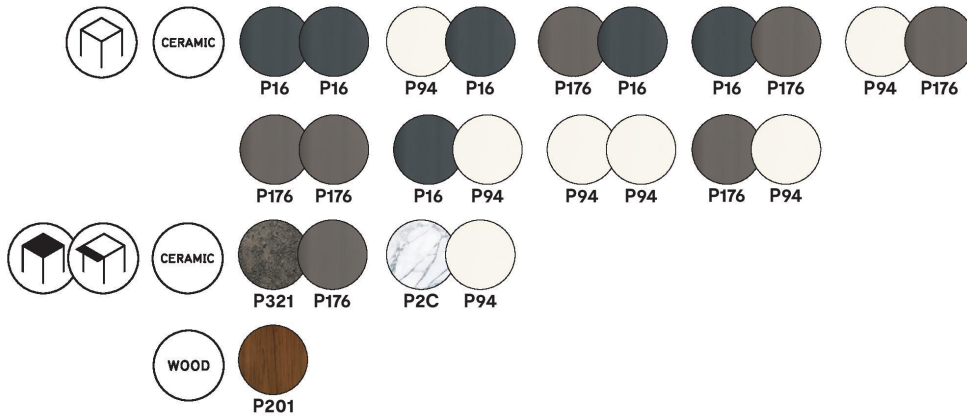

Tivoli

design by
Calligaris Studio

calligaris

Prices, availability, lead times, dimensions and product information listed are subject to change without notice. This document was created on 09/Sep/2021 at 03:30 PM.