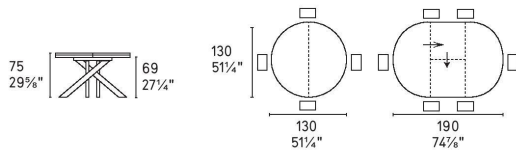

Tivoli

design by
Calligaris Studio

calligaris

Prices, availability, lead times, dimensions and product information listed are subject to change without notice. This document was created on 09/Sep/2021 at 03:30 PM.