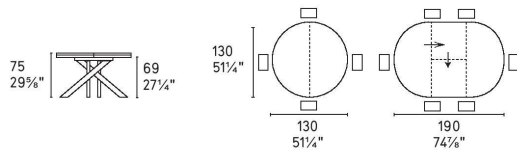

Tivoli

design by
Calligaris Studio

calligaris

Prices, availability, lead times, dimensions and product information listed are subject to change without notice. This document was created on 09/Sep/2021 at 03:30 PM.