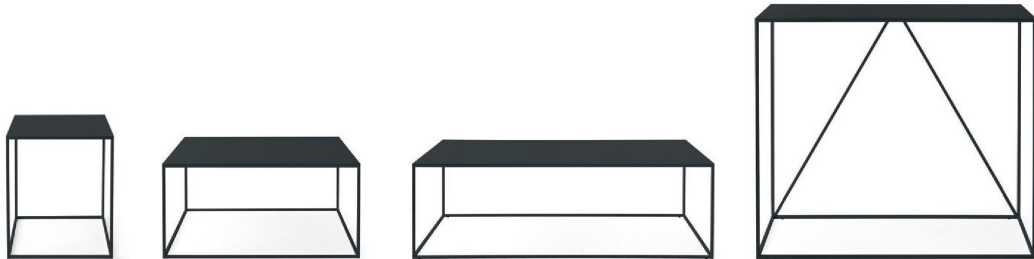

Thin

design by
Calligaris Studio

calligaris

Prices, availability, lead times, dimensions and product information listed are subject to change without notice. This document was created on 11/Oct/2022 at 11:15 AM.