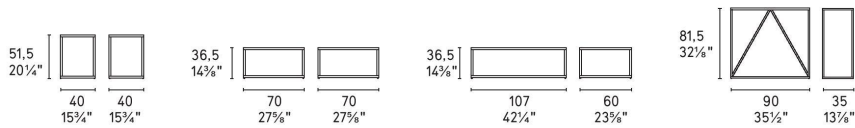

Thin

design by
Calligaris Studio

calligaris

Prices, availability, lead times, dimensions and product information listed are subject to change without notice. This document was created on 11/Oct/2022 at 11:15 AM.