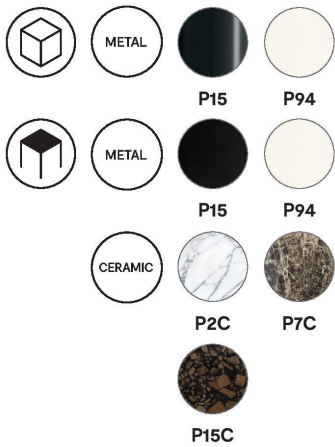

Thin

design by
Calligaris Studio

calligaris

Prices, availability, lead times, dimensions and product information listed are subject to change without notice. This document was created on 11/Oct/2022 at 11:15 AM.