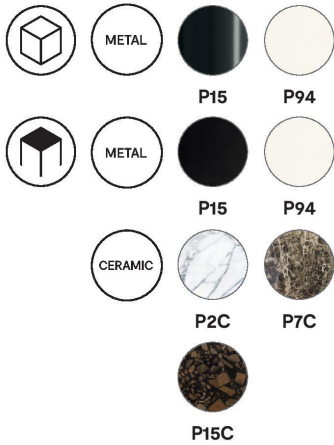

Thin

design by
Calligaris Studio

calligaris

Prices, availability, lead times, dimensions and product information listed are subject to change without notice. This document was created on 11/Oct/2022 at 11:15 AM.