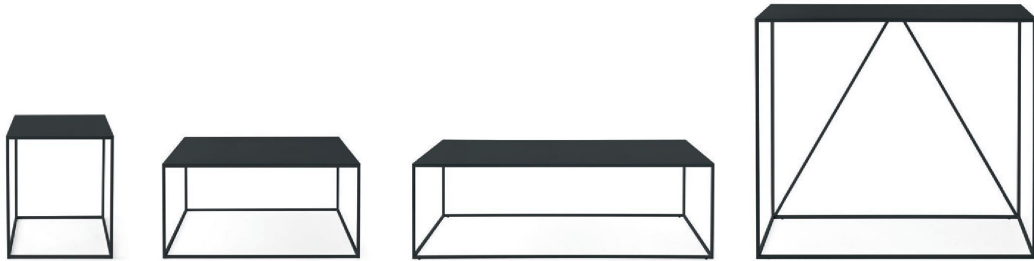

Thin

design by
Calligaris Studio

calligaris

Prices, availability, lead times, dimensions and product information listed are subject to change without notice. This document was created on 11/Oct/2022 at 11:15 AM.