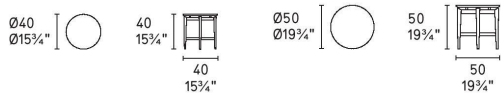

Symbol

design by
Edi & Paolo Ciani

calligaris

Prices, availability, lead times, dimensions and product information listed are subject to change without notice. This document was created on 11/Oct/2022 at 11:15 AM.