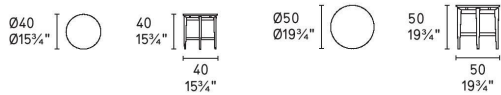

Symbol

design by
Edi & Paolo Ciani

calligaris

Prices, availability, lead times, dimensions and product information listed are subject to change without notice. This document was created on 09/Sep/2021 at 03:28 PM.