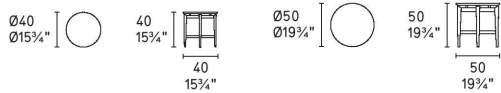

Symbol

design by
Edi & Paolo Ciani

calligaris

Prices, availability, lead times, dimensions and product information listed are subject to change without notice. This document was created on 09/Sep/2021 at 03:28 PM.