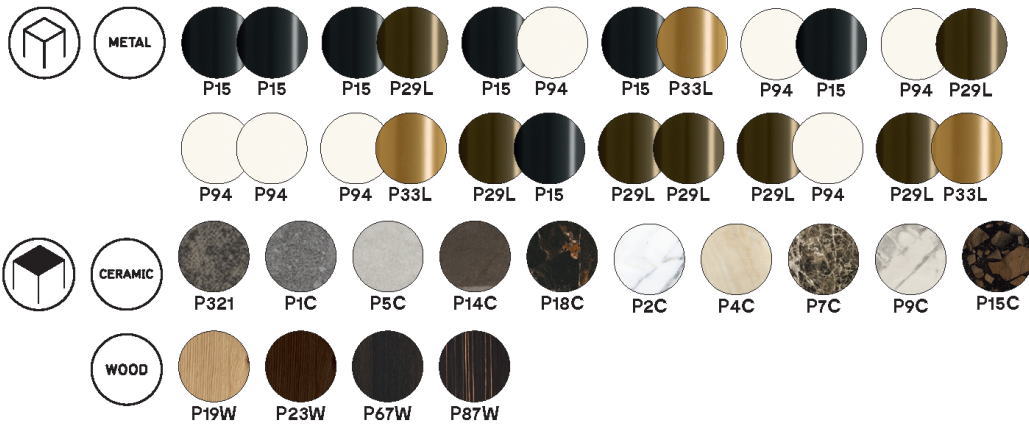

Sunshine EXTENDABLE

design by
Archirivolta

calligaris

Prices, availability, lead times, dimensions and product information listed are subject to change without notice. This document was created on 11/Oct/2022 at 11:09 AM.