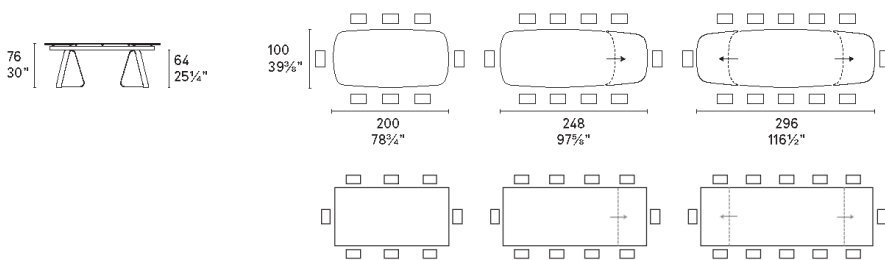

Sunshine EXTENDABLE

design by
Archirivolta

calligaris

Prices, availability, lead times, dimensions and product information listed are subject to change without notice. This document was created on 11/Oct/2022 at 11:09 AM.