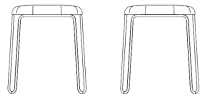

## Stulle By Connubia

VOYAGER

**"The Stulle series is available in a variety of fun colours to suit any interiors!"**

Stool with curved metal frame and seat in fabric or faux leather.

**Fabrics:** Available in a variety of Faux Leather and Fabric options.

# Stulle

CB2100 | 43x43 H50 cm

CB2101 | 45x45 H68 cm

CB2102 | 46x46 H79 cm

CB5208 | 82,5x42,5 H47 cm

CB4806-FD 120 | Ø120 cm

CB5209-P | 40x40 H40 cm

CB5209-G | 70x70 H30 cm