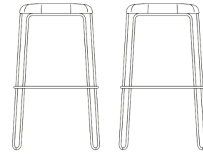

## Stulle By Connubia

VOYAGER

**"The Stulle series is available in a variety of fun colours to suit any interiors!"**

Stool with curved metal frame and seat in fabric or faux leather.

**Fabrics:** Available in a variety of Faux Leather and Fabric options.

# Stulle

CB2100 | 43x43 H50 cm

CB2101 | 45x45 H68 cm

CB2102 | 46x46 H79 cm

CB5208 | 82,5x42,5 H47 cm

CB4806-FD 120 | Ø120 cm

CB5209-P | 40x40 H40 cm

CB5209-G | 70x70 H30 cm