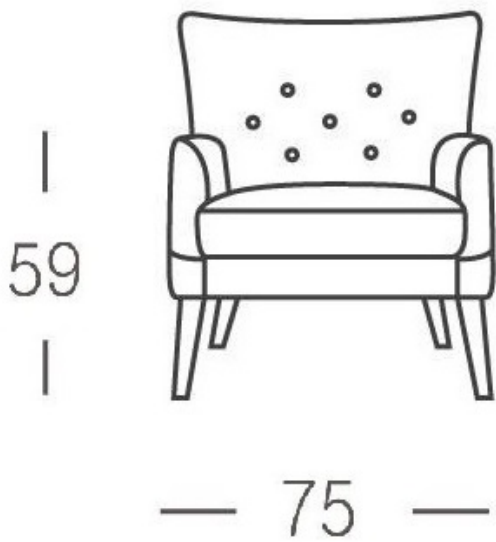

Prices, availability, lead times, dimensions and product information listed are subject to change without notice. This document was created on 03/Sep/2021 at 03:29 PM.