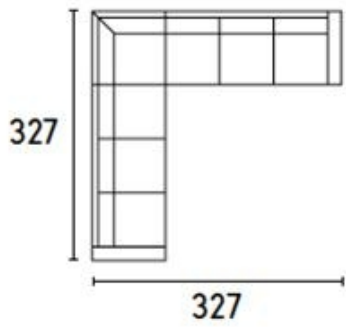

Prices, availability, lead times, dimensions and product information listed are subject to change without notice. This document was created on 17/Sep/2020 at 01:54 PM.