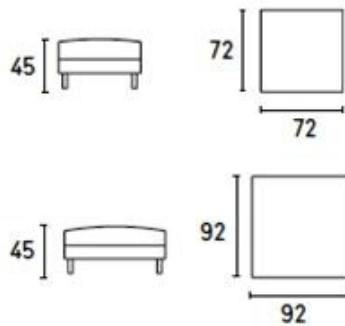

Prices, availability, lead times, dimensions and product information listed are subject to change without notice. This document was created on 17/Sep/2020 at 01:54 PM.