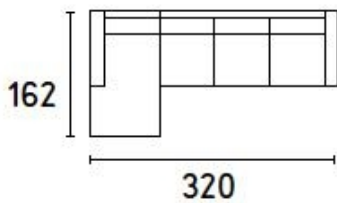

Square

Design: Bernhardt e Vella

AVAILABLE FOOT TYPES

CS/3371

Prices, availability, lead times, dimensions and product information listed are subject to change without notice. This document was created on 17/Sep/2020 at 01:54 PM.