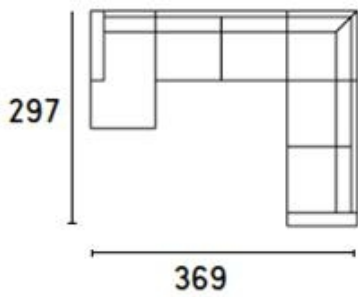

Prices, availability, lead times, dimensions and product information listed are subject to change without notice. This document was created on 17/Sep/2020 at 01:54 PM.