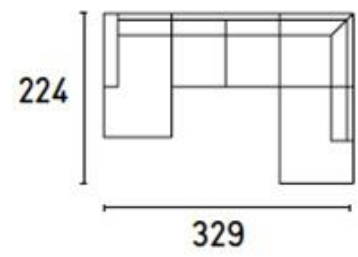

Prices, availability, lead times, dimensions and product information listed are subject to change without notice. This document was created on 17/Sep/2020 at 01:54 PM.