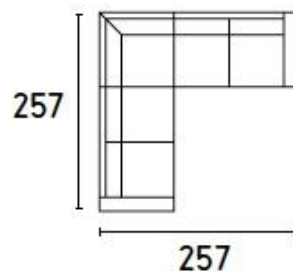

Square

Design: Bernhardt e Vella

AVAILABLE FOOT TYPES

CS/3371

Prices, availability, lead times, dimensions and product information listed are subject to change without notice. This document was created on 17/Sep/2020 at 01:54 PM.