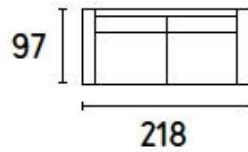

Square

Design: Bernhardt e Vella

AVAILABLE FOOT TYPES

CS/3371

Prices, availability, lead times, dimensions and product information listed are subject to change without notice. This document was created on 17/Sep/2020 at 01:54 PM.