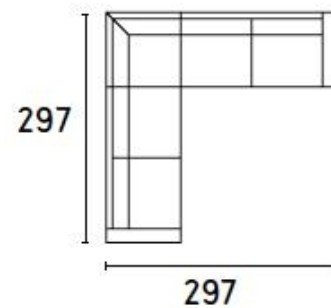

Square

Design: Bernhardt e Vella

AVAILABLE FOOT TYPES

CS/3371

Prices, availability, lead times, dimensions and product information listed are subject to change without notice. This document was created on 17/Sep/2020 at 01:54 PM.