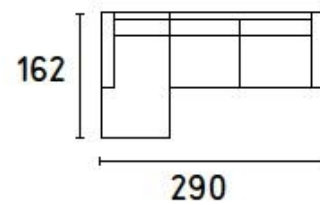

Square

Design: Bernhardt e Vella

AVAILABLE FOOT TYPES

CS/3371

Prices, availability, lead times, dimensions and product information listed are subject to change without notice. This document was created on 17/Sep/2020 at 01:54 PM.