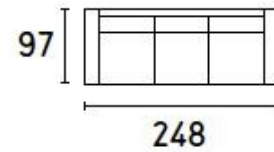

Square

Design: Bernhardt e Vella

AVAILABLE FOOT TYPES

CS/3371

Prices, availability, lead times, dimensions and product information listed are subject to change without notice. This document was created on 17/Sep/2020 at 01:54 PM.