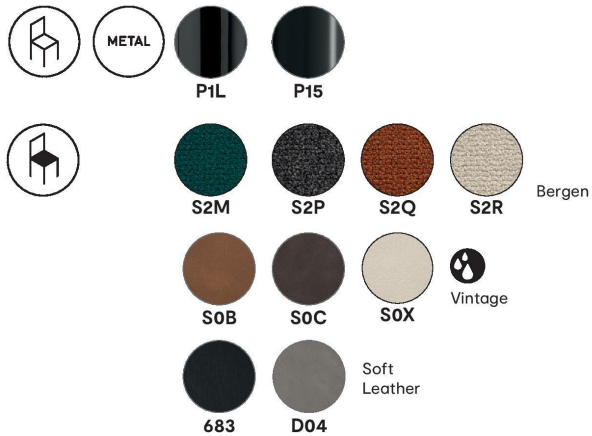

Sophia

design by
Carlesi Tonelli

calligaris

Prices, availability, lead times, dimensions and product information listed are subject to change without notice. This document was created on 09/Sep/2021 at 03:12 PM.