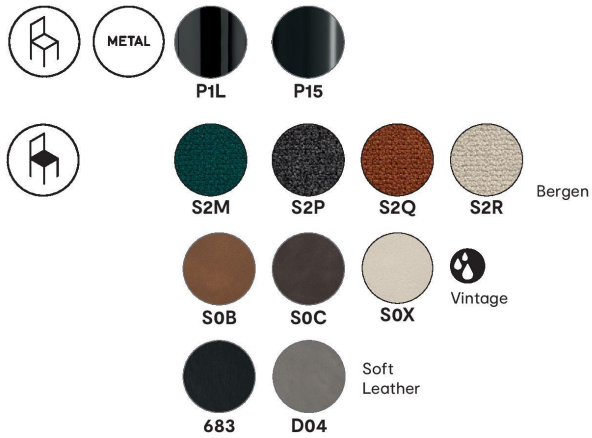

Sophia

design by
Carlesi Tonelli

calligaris

Prices, availability, lead times, dimensions and product information listed are subject to change without notice. This document was created on 09/Sep/2021 at 03:12 PM.