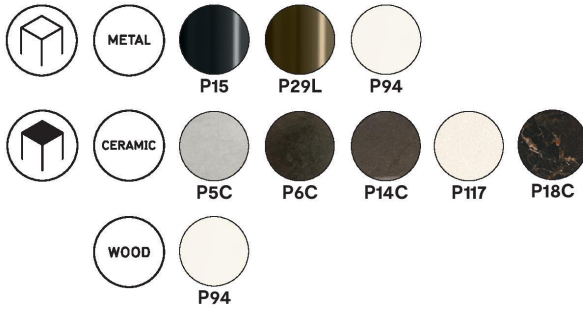

Silhouette

design by
Calligaris Studio

calligaris

Prices, availability, lead times, dimensions and product information listed are subject to change without notice. This document was created on 09/Sep/2021 at 03:04 PM.