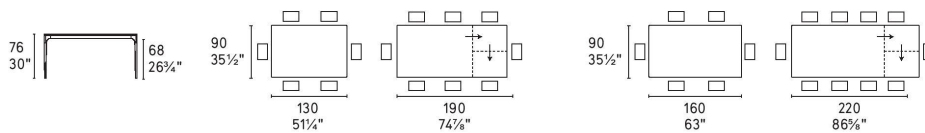

Silhouette

design by
Calligaris Studio

calligaris

Prices, availability, lead times, dimensions and product information listed are subject to change without notice. This document was created on 09/Sep/2021 at 03:04 PM.