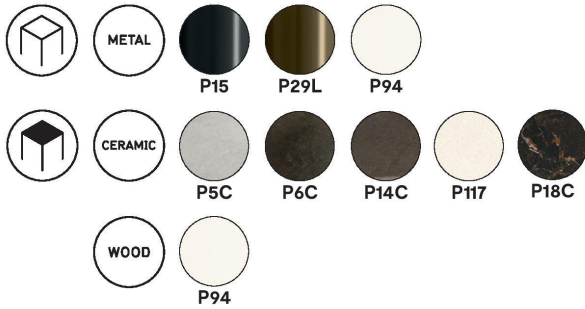

Silhouette

design by
Calligaris Studio

calligaris

Prices, availability, lead times, dimensions and product information listed are subject to change without notice. This document was created on 09/Sep/2021 at 03:04 PM.