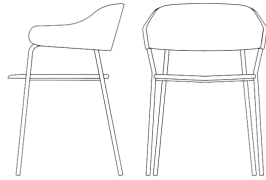

Signorina

VOYAGER

“Curved back with tapered armrest for superb comfort.”

Tubular-metal legs and enveloping ergonomic armrests. Padded and upholstered backrest and chair seat with raised trim.

Fabrics: Available in a range of Fabric and Faux Leather options.

Signorina

CB2111 | 56x53 H77 HB62 cm

struttura frame

metallo | *metal*

sedile seat

tessuto | *fabric*

similpelle | *faux leather*

Prices, availability, lead times, dimensions and product information listed are subject to change without notice. This document was created on 07/Jun/2022 at 03:18 PM.