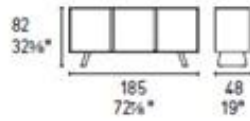

CS6053-1
CS6053-1 C