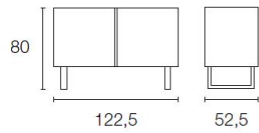

CS/6004-1

CS/6004-2

CS/6004-3

CS/6004-4

CS/6004-5

CS/6004-6

CS/6004-7L

CS/6004-7R