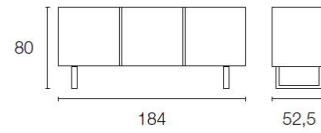

CS/6004-1

CS/6004-2

CS/6004-3

CS/6004-4

CS/6004-5

CS/6004-6

CS/6004-7L

CS/6004-7R