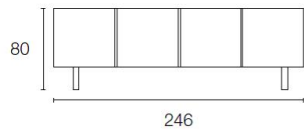

CS/6004-1

CS/6004-2

CS/6004-3

CS/6004-4

CS/6004-5

CS/6004-6

CS/6004-7L

CS/6004-7R