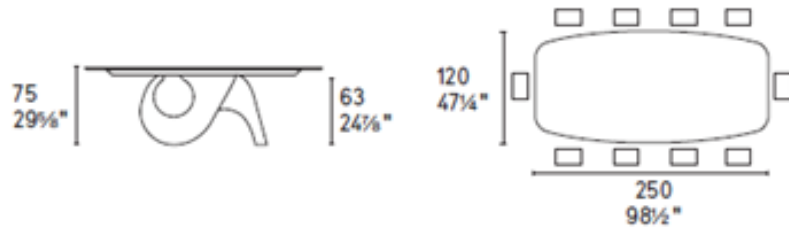

looking from. Halfway between inspired creativity and functionality, this lightweight and sturdy table speaks to the soul. An ordinary everyday object has been transformed into a simple yet spectacular sculpture.
Lead time: Approximately 14-18 weeks from Italy.

CS4141-FB 250