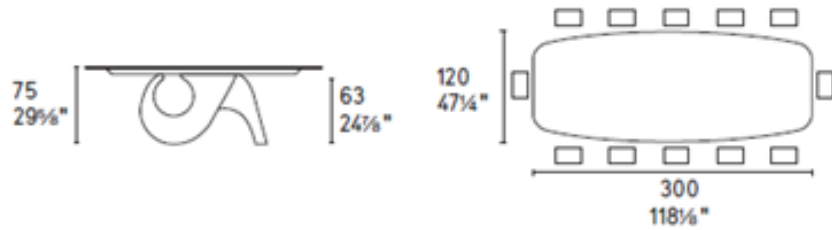

CS4141-FB 300 MTO