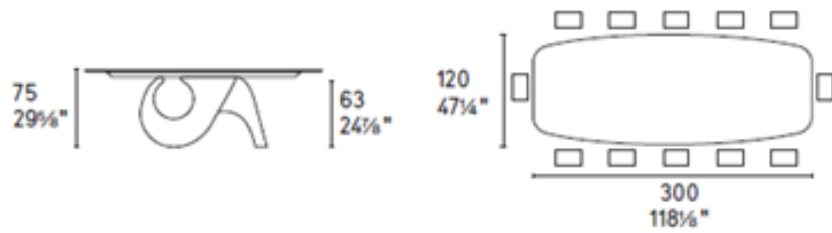

CS4141-FB 300