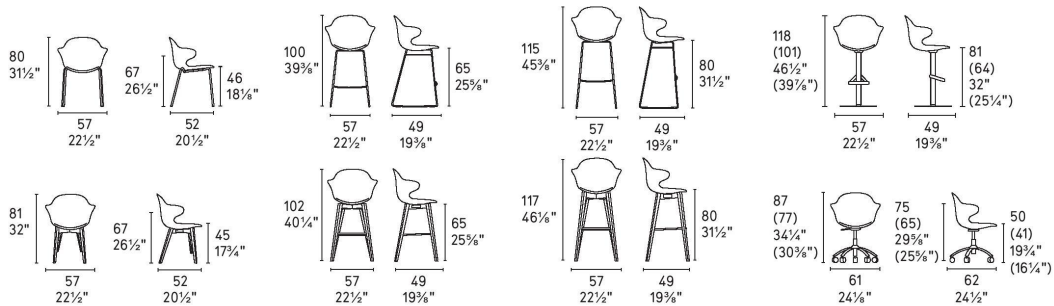

Saint Tropez

design by
Archirivolto

calligaris

Prices, availability, lead times, dimensions and product information listed are subject to change without notice. This document was created on 09/Sep/2021 at 02:33 PM.