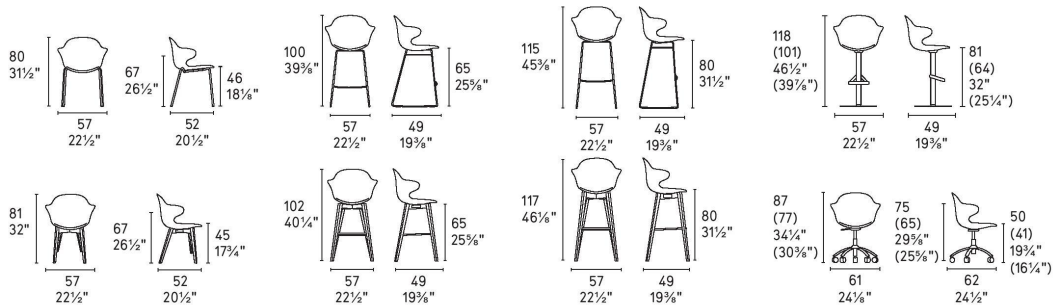

design by
Archirivolto

calligaris

Prices, availability, lead times, dimensions and product information listed are subject to change without notice. This document was created on 09/Sep/2021 at 02:33 PM.

Saint Tropez

design by
Archirivolto

calligaris

Prices, availability, lead times, dimensions and product information listed are subject to change without notice. This document was created on 09/Sep/2021 at 02:33 PM.