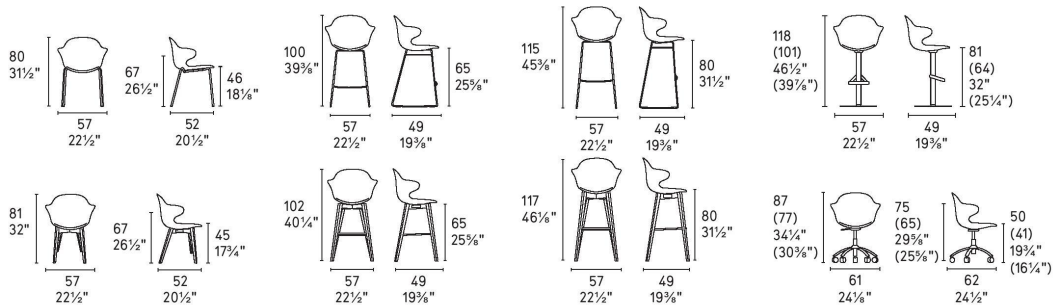

Saint Tropez

design by
Archirivolto

calligaris

Prices, availability, lead times, dimensions and product information listed are subject to change without notice. This document was created on 09/Sep/2021 at 02:33 PM.