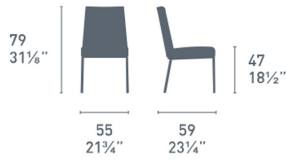

CB1922 - CB1922-V
CB1922-BI