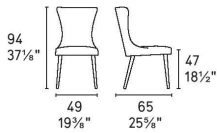

Dimensions (cm): H 94 | W 49 | D 65

Seat height: 47 cm

Lead time: 16-18 weeks

Customisable: Other options available

Prices, availability, lead times, dimensions and product information listed are subject to change without notice. This document was created on 11/Oct/2022 at 11:12 AM.

Rosemary

design by
Archirivolto

calligaris

Prices, availability, lead times, dimensions and product information listed are subject to change without notice. This document was created on 11/Oct/2022 at 11:12 AM.