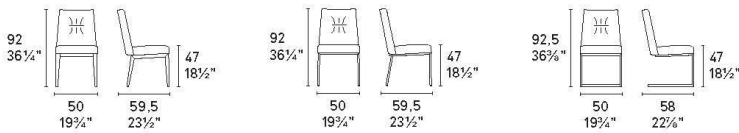

Romy

design by
Calligaris Studio

calligaris

Prices, availability, lead times, dimensions and product information listed are subject to change without notice. This document was created on 11/Oct/2022 at 11:12 AM.