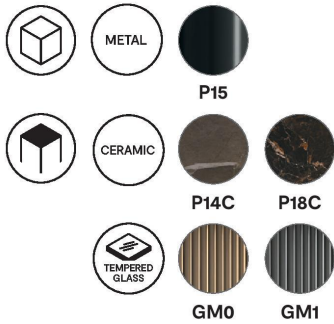

Renee new

design by
Archirivolto

calligaris

Prices, availability, lead times, dimensions and product information listed are subject to change without notice. This document was created on 11/Oct/2022 at 11:16 AM.