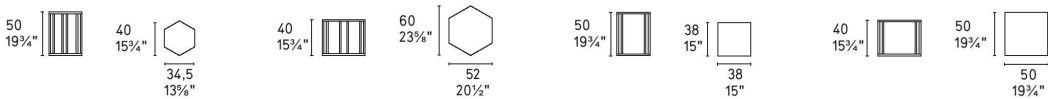

Renee new

design by
Archirivolto

calligaris

Prices, availability, lead times, dimensions and product information listed are subject to change without notice. This document was created on 11/Oct/2022 at 11:16 AM.