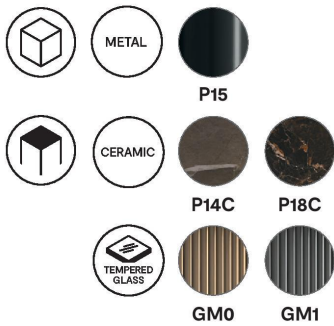

Renee new

design by
Archirivolto

calligaris

Prices, availability, lead times, dimensions and product information listed are subject to change without notice. This document was created on 11/Oct/2022 at 11:16 AM.