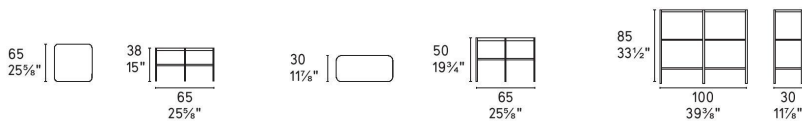

Puro

design by
E-ggs

calligaris

Prices, availability, lead times, dimensions and product information listed are subject to change without notice. This document was created on 02/Jun/2022 at 03:08 PM.