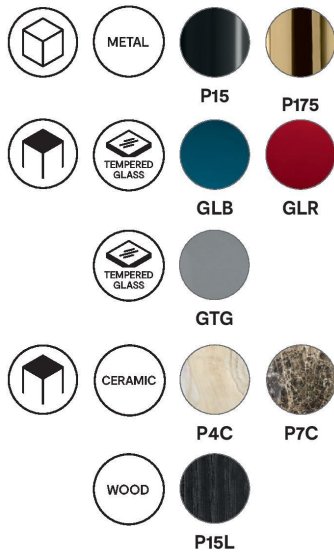

## Puro By Calligaris

**VOYAGER**

Range of complementary items with double shelving in ceramic and wood and made from ø16 mm tubular metal. The upper shelf is in ceramic whilst the lower shelf is in wood. Loaded with unstudied elegance, this Puro collection is a law unto itself. Two simple geometric shapes, two contrasting colours juxtaposed to create a third shade and a slender frame. Ceramic, wood and metal are the three superlative materials from which this range is wrought, whilst the frame is finished in polished brass or a restrained matt black. A design choice that is anchored in authenticity.

# Puro

design by  
E-ggs

**calligaris**

Prices, availability, lead times, dimensions and product information listed are subject to change without notice. This document was created on 02/Jun/2022 at 03:08 PM.