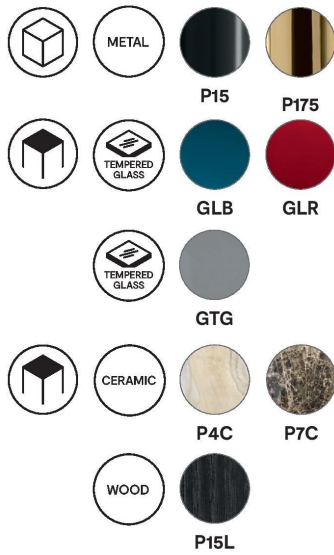

Puro

design by
E-ggs

calligaris

Prices, availability, lead times, dimensions and product information listed are subject to change without notice. This document was created on 02/Jun/2022 at 03:08 PM.