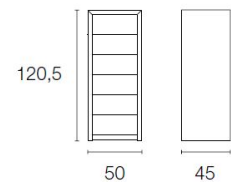

CS/6031-22