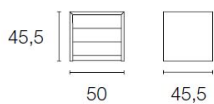

Password Chest By Calligaris

VOYAGER

“Clean and modern three drawer chest will suit a contemporary bedroom perfectly.”

Wooden chest with 3 smooth drawers, all feature push pull opening mechanism. Match with other items from the Password range.

Colours: Available in lacquered matt white and taupe.

Dimensions (cm): H 80 | W 120 | D 52

Warranty: 2 year international warranty.

Lead time: 1-2 weeks if stock available, 12-14 week lead time if local stock is exhausted.

CS/6031-20

CS/6031-21

CS/6031-22

Prices, availability, lead times, dimensions and product information listed are subject to change without notice. This document was created on 30/Dec/2019 at 04:55 PM.