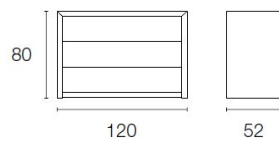

CS/6031-21