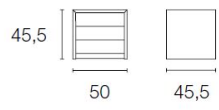

CS/6031-20