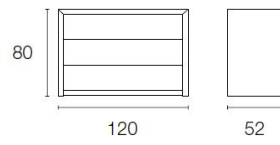

CS/6031-21