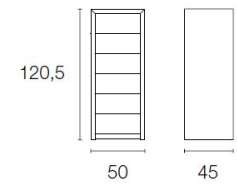

CS/6031-22

Prices, availability, lead times, dimensions and product information listed are subject to change without notice. This document was created on 30/Dec/2019 at 04:55 PM.