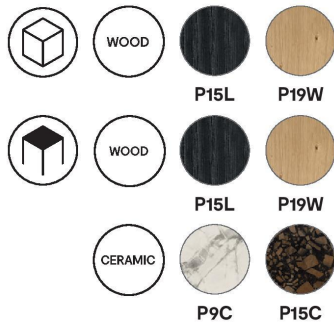

Palette

design by
Archirivolto

calligaris

Prices, availability, lead times, dimensions and product information listed are subject to change without notice. This document was created on 09/Sep/2021 at 01:50 PM.