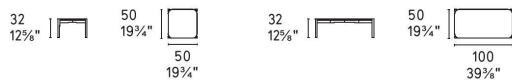

Palette

design by
Archirivolto

calligaris

Prices, availability, lead times, dimensions and product information listed are subject to change without notice. This document was created on 09/Sep/2021 at 01:50 PM.