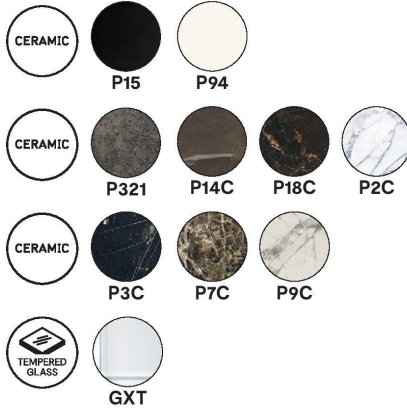

Orbital

design by
Pininfarina

calligaris

Prices, availability, lead times, dimensions and product information listed are subject to change without notice. This document was created on 09/Sep/2021 at 12:32 PM.