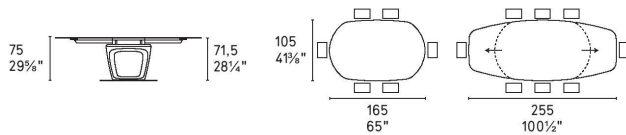

Colours: Please see schematic sheet for finish and colour options

Dimensions (cm): L 165/255 | H 75 | D 105

Warranty: 2 year international warranty.

Lead time: 1-2 weeks if stocked locally. 12 - 16 weeks if local stocks are exhausted.

Prices, availability, lead times, dimensions and product information listed are subject to change without notice. This document was created on 09/Sep/2021 at 12:32 PM.

Orbital

design by
Pininfarina

1

2

3

calligaris