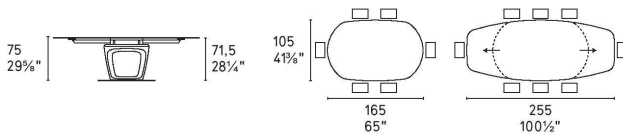

Orbital

design by
Pininfarina

calligaris

Prices, availability, lead times, dimensions and product information listed are subject to change without notice. This document was created on 09/Sep/2021 at 12:32 PM.