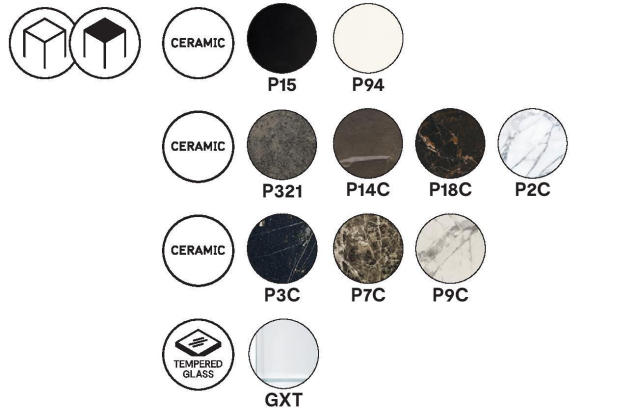

Colours: Please see schematic sheet for finish and colour options

Dimensions (cm): L 165/255 | H 75 | D 105

Warranty: 2 year international warranty.

Lead time: 1-2 weeks if stocked locally. 12 - 16 weeks if local stocks are exhausted.

Prices, availability, lead times, dimensions and product information listed are subject to change without notice. This document was created on 09/Sep/2021 at 12:32 PM.

Orbital

design by
Pininfarina

calligaris

Prices, availability, lead times, dimensions and product information listed are subject to change without notice. This document was created on 09/Sep/2021 at 12:32 PM.

Orbital

design by
Pininfarina

1

2

3

calligaris