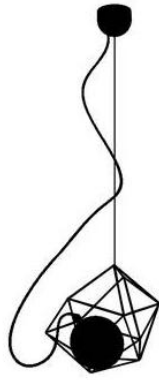

Olimpia By Bontempi Casa

VOYAGER

Ceiling lamp in lacquered metal.

Prices, availability, lead times, dimensions and product information listed are subject to change without notice. This document was created on 11/Oct/2022 at 11:21 AM.

48x46x55 L.P.H.

32x30x36 L.P.H.

Finishes

FRAME

LACQUERED METAL

M306
white

M097
light grey

M312
sand