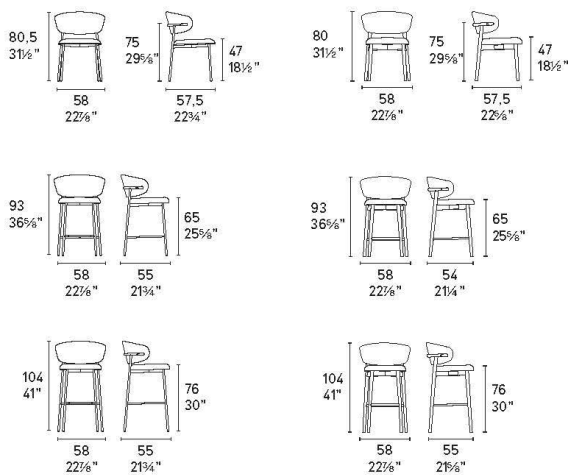

Oleandro

design by
Archirivolta

MTO
PROGRAM

NOTA Per le combinazioni disponibili consultare il listino prezzi - **NOTE** Please check all available combinations in the price list.

calligaris

Prices, availability, lead times, dimensions and product information listed are subject to change without notice. This document was created on 10/Aug/2023 at 05:02 PM.