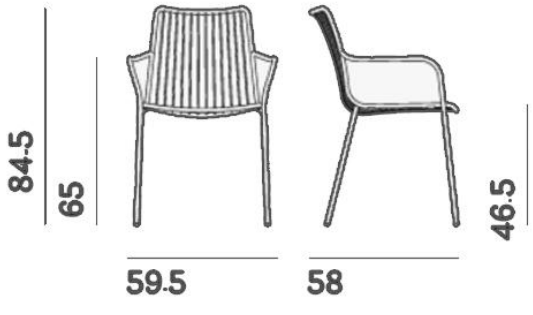

Nolita Carver

VOYAGER

DESIGN: CMP DESIGN

Nolita is a family of outdoor seatings which recalls the origins of a historic course, started by Mario Pedrali in 1963 with his first metal garden chairs. Armchair with high backrest, completely made of steel and designed specifically for outdoor use. Stackable. A seat cushion is also available.

Prices, availability, lead times, dimensions and product information listed are subject to change without notice. This document was created on 23/Sep/2020 at 04:06 PM.

SEAT FINISHES

- suitable for outdoor
- stackable