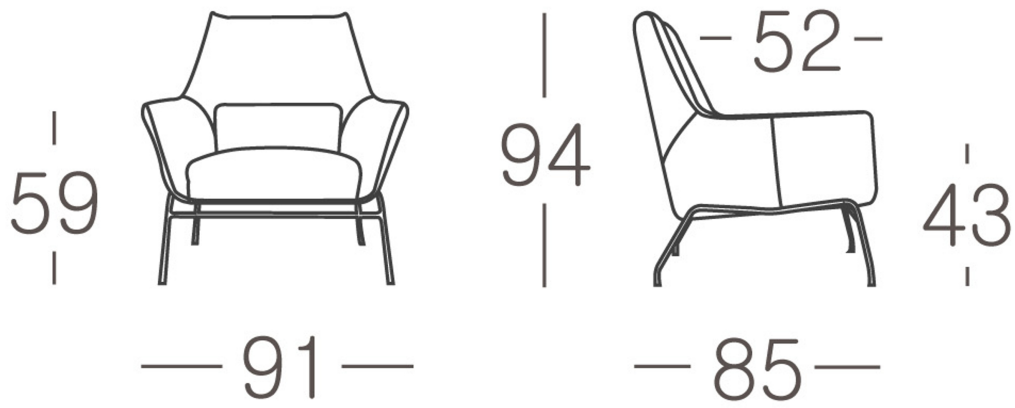

Mies

VOYAGER

“Urban elegance, beautifully comfortable and amazingly affordable!”

Fabrics: Available in over 50 fabric options, and 30 leather options

Finishes: Black steel frame

Dimensions (cm): H 94 | W 91 | D 85

Seat height: 43 cm

Arm height: 59 cm

Warranty: 5 year structural warranty

Lead time: Approx 12 weeks

Prices, availability, lead times, dimensions and product information listed are subject to change without notice. This document was created on 14/Oct/2019 at 08:48 AM.