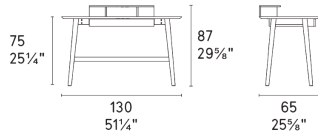

Prices, availability, lead times, dimensions and product information listed are subject to change without notice. This document was created on 01/Oct/2020 at 04:14 PM.

match

CS4080

LEGNO WOOD

P12

P27

LEGNO WOOD