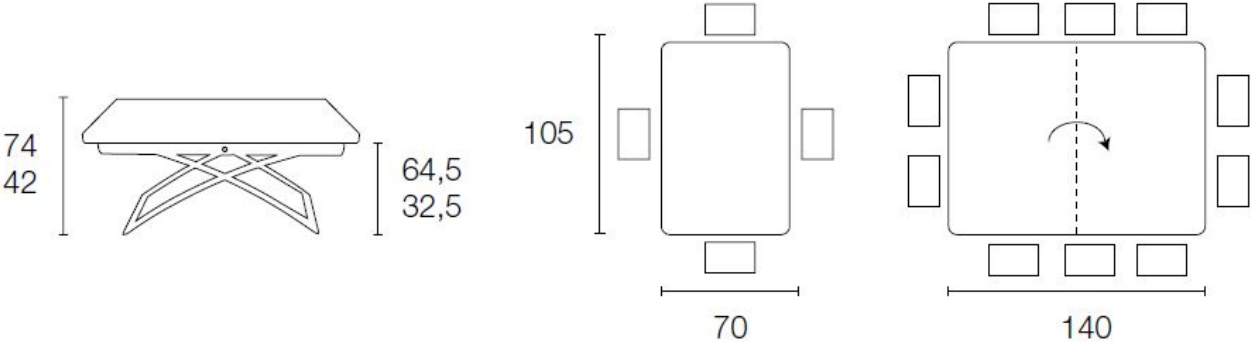

CS/490

Prices, availability, lead times, dimensions and product information listed are subject to change without notice. This document was created on 14/Oct/2019 at 01:35 PM.