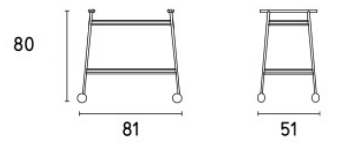

Love NEW

Design: Radice Orlandini

CS/5122

Prices, availability, lead times, dimensions and product information listed are subject to change without notice. This document was created on 31/Dec/2019 at 11:59 AM.