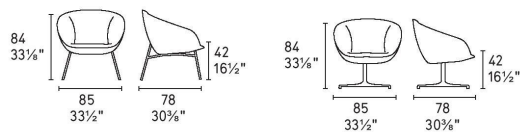

Love

design by
Radice Orlandini

calligaris

Prices, availability, lead times, dimensions and product information listed are subject to change without notice. This document was created on 09/Sep/2021 at 11:25 AM.