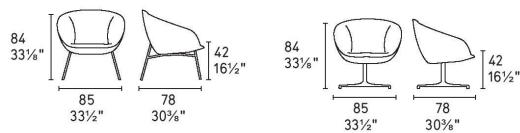

**Dimensions:**

W: 85cm D: 78cm H: 84cm, Seat H: 42cm

Prices, availability, lead times, dimensions and product information listed are subject to change without notice. This document was created on 09/Sep/2021 at 11:25 AM.

# Love

design by  
Radice Orlandini

**calligaris**

Prices, availability, lead times, dimensions and product information listed are subject to change without notice. This document was created on 09/Sep/2021 at 11:25 AM.