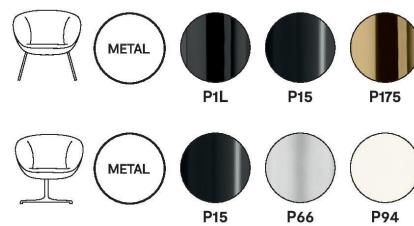

Love

design by
Radice Orlandini

calligaris

Prices, availability, lead times, dimensions and product information listed are subject to change without notice. This document was created on 09/Sep/2021 at 11:25 AM.