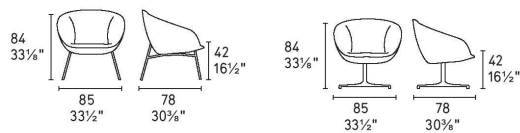

Dimensions:

W: 85cm D: 78cm H: 84cm, Seat H: 42cm

Prices, availability, lead times, dimensions and product information listed are subject to change without notice. This document was created on 09/Sep/2021 at 11:29 AM.

Love

design by
Radice Orlandini

calligaris

Prices, availability, lead times, dimensions and product information listed are subject to change without notice. This document was created on 09/Sep/2021 at 11:29 AM.