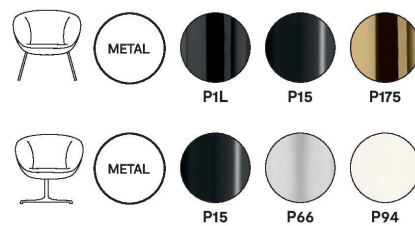

Love

design by
Radice Orlandini

calligaris

Prices, availability, lead times, dimensions and product information listed are subject to change without notice. This document was created on 09/Sep/2021 at 11:29 AM.