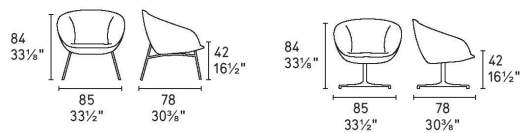

Love

design by
Radice Orlandini

calligaris

Prices, availability, lead times, dimensions and product information listed are subject to change without notice. This document was created on 09/Sep/2021 at 11:29 AM.