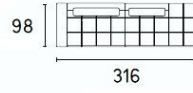

**Colours:** Many options

**Fabrics:** Fabric and leather options available to order

**Lead time:** Some options stocked locally. 12 - 16 weeks for custom orders.

0011

0021

0031

0041

0051