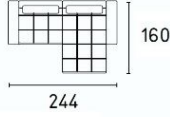

0011

0021

0031

0041

0051

0061

0071

0081

0091

0101

0111

0121

0131

0141

220M

150M

172M

0151

0161

0171

0181

0191

0201

0211

0221

0231

0241

0151+220M+150M

0161+220M+150M