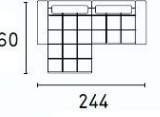

0011

0021

0031

0041

0051

0061

0071

0081

0091

0101

0111

0121

0131

0141

220M

150M

172M

0151

0161

0171

0181

0191

0201

0211

0221

0231

0241

0151+220M+150M

0161+220M+150M