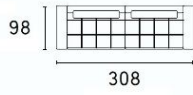

**Colours:** Many options

**Fabrics:** Fabric and leather options available to order

**Lead time:** Some options stocked locally. 12 - 16 weeks for custom orders.

0011

0021

0031

0041

0051