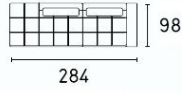

**Colours:** Many options

**Fabrics:** Fabric and leather options available to order

**Lead time:** Some options stocked locally. 12 - 16 weeks for custom orders.

0011

0021

0031

0041

0051