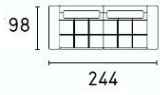

**Colours:** Many options

**Fabrics:** Fabric and leather options available to order

**Lead time:** Some options stocked locally. 12 - 16 weeks for custom orders.

0011

0021

0031

0041

0051