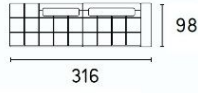

0011

0021

0031

0041

0051

0061

0071

0081

0091

0101

0111

0121

0131

0141

220M

150M

172M

0151

0161

0171

0181

0191

0201

0211

0221

0231

0241

0151+220M+150M

0161+220M+150M