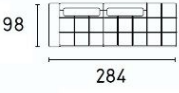

**Colours:** Many options

**Fabrics:** Fabric and leather options available to order

**Lead time:** Some options stocked locally. 12 - 16 weeks for custom orders.

0011

0021

0031

0041

0051