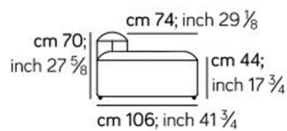

Poltrona / Armchair

010

138 cm; 54 5/8 inch

138 cm; 54 5/8 inch

Divani / Sofa

045

203 cm; 79 5/8 inch

203 cm; 79 5/8 inch

030

222 cm; 87 5/8 inch

222 cm; 87 5/8 inch

060

278 cm; 109 1/2 inch

278 cm; 109 1/2 inch

296

296 cm; 116 1/2 inch

296 cm; 116 1/2 inch

296 cm; 116 1/2 inch

Composizione angolare / Corner composition

E005

296 cm;  
116 1/2 inch

370 cm; 145 3/4 inch

Composizione angolare / Corner composition

E015

296 cm;  
116 1/2 inch

296 cm; 116 1/2 inch

E008

284cm;  
111 7/8 inch

370 cm; 145 3/4 inch

E006

296 cm;  
116 1/2 inch

370 cm; 145 3/4 inch