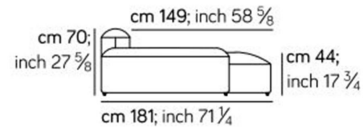

296 cm; 116 1/2 inch

Composizione terminale con Chaise longue / Terminal composition with Chaise longue

E019

338 cm; 133 1/8 inch

338 cm; 133 1/8 inch

E020

338 cm; 133 1/8 inch

338 cm; 133 1/8 inch

Divani / Sofa

325

361 cm; 142 1/8 inch

361 cm; 142 1/8 inch

Composizione con Chaise longue / Composition with Chaise longue

E001

278 cm; 109 1/2 inch

E002

278 cm; 109 1/2 inch

278 cm; 109 1/2 inch

278 cm; 109 1/2 inch

Composizione con Chaise longue / Composition with Chaise longue

E003

296 cm; 116 1/2 inch

E004

296 cm; 116 1/2 inch

296 cm; 116 1/2 inch

296 cm; 116 1/2 inch

Composizione angolare / Corner composition

E005

296 cm;  
116 1/2 inch

370 cm; 145 3/4 inch

Composizione angolare / Corner composition

E015