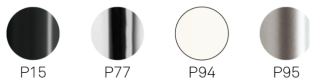

Colours: Available in 5 transparent colours: aquamarine, smoked grey, clear, orange or red

Finishes: Polished chrome or satin finished steel legs

Dimensions (cm): L 45 | H 99.5 | D 42.5

Warranty: 2 years international warranty

Prices, availability, lead times, dimensions and product information listed are subject to change without notice. This document was created on 08/Oct/2020 at 03:50 PM.

L'Eau

CB1273 | 55x55 H80 cm

CB1273-N | 47,5x55 H80 cm

CB1269
41,5x42,5 H84,5 HS65 cm

CB1270
41,5x43,5 H98,5 HS80 cm

CB1288
42,5x45 H99,5(80,5) HS84(65) cm

CB1477
42,5x45 H98(76) HS80(58) cm

struttura frame

metallo | metal

sedile seat

SAN