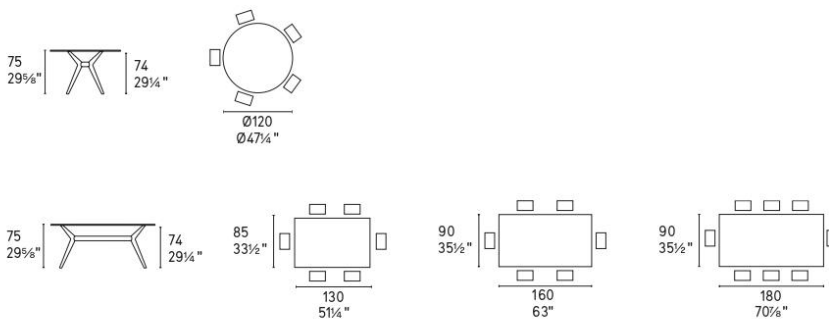

Lead time: 1-2 weeks if in stock. New orders approximately 16-20 weeks from Italy.

Kent

design by
Calligaris Studio I am green

NOTA Per le combinazioni disponibili consultare il listino prezzi - NOTE Please check all available combinations in the price list.

calligaris

Prices, availability, lead times, dimensions and product information listed are subject to change without notice. This document was created on 20/Jan/2025 at 03:53 PM.