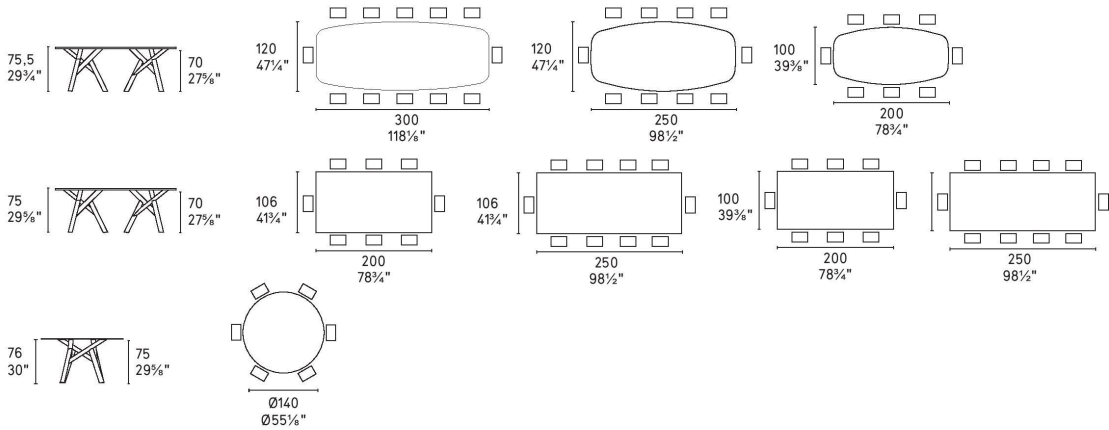

MTO
PROGRAM