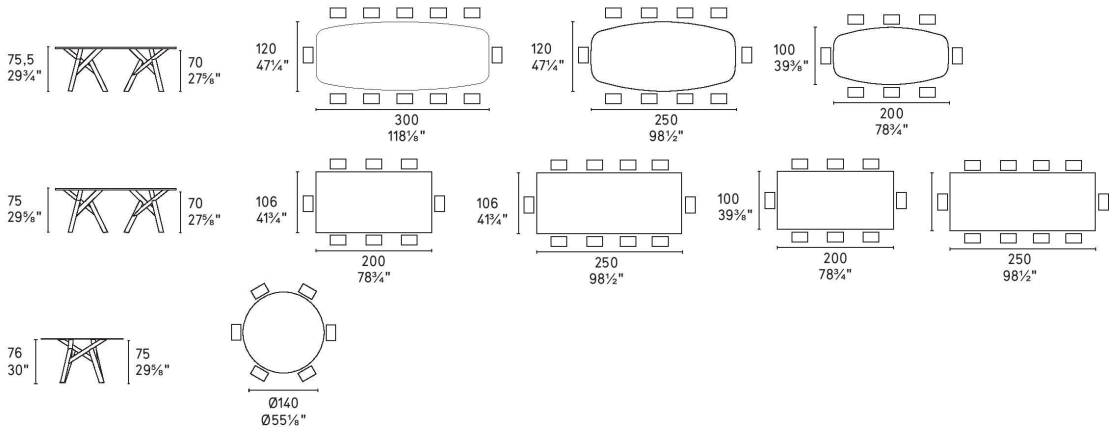

Jungle

design by Gino Carollo

calligaris

Prices, availability, lead times, dimensions and product information listed are subject to change without notice. This document was created on 07/Oct/2021 at 11:33 AM.