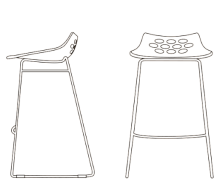

Jam Wood Stool By Calligaris

VOYAGER

“An icon of the Calligaris collection, reinterpreted by adding a new wooden base.”

Colours: White seat front with black, taupe, nougat, sky blue, mustard yellow, transparent, green, orange or red back. Base options: Bleached beech, matt optic white, smoke, natural, graphite.

Jam

CB1486 | 47,5x54 H82,5 HS45 cm

CB1485 | 46,5x46 H77,5 HS65 cm

CB1487 | 50x50 H92,5 HS80 cm

CB1030 | 51,5x54 H82,5 HS45 cm

CB1059 | 47,5x54 H82,5 HS45 cm

CB623 | 63x62 H90(81) HS53(44) cm

CB1033
48x51 H77,5 HS65 cm

CB1034
48x51 H92,5 HS80 cm

CB1035
44x43 H93(73,5) HS80(61) cm

CB1476
44x43 H93(71) HS80(58) cm

struttura frame

legno | wood

metallo | metal

sedile seat

ABS/PC