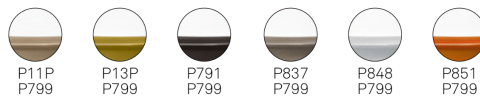

Jam Wood Stool By Calligaris

VOYAGER

“An icon of the Calligaris collection, reinterpreted by adding a new wooden base.”

Colours: White seat front with black, taupe, nougat, sky blue, mustard yellow, transparent, green, orange or red back. Base options: Bleached beech, matt optic white, smoke, natural, graphite.

CB1035| CB1476 | CB623

CB1035| CB1476 | CB623

CB1485 | CB1487 SGABELLI CON POGGIAPIEDI CROMATO | STOOLS WITH CHROMED FOOTREST

Prices, availability, lead times, dimensions and product information listed are subject to change without notice. This document was created on 11/Oct/2022 at 11:04 AM.