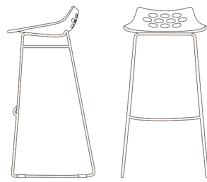

Jam Wood Stool By Calligaris

VOYAGER

“An icon of the Calligaris collection, reinterpreted by adding a new wooden base.”

Colours: White seat front with black, taupe, nougat, sky blue, mustard yellow, transparent, green, orange or red back. Base options: Bleached beech, matt optic white, smoke, natural, graphite.

Jam

CB1486 | 47,5x54 H82,5 HS45 cm

CB1485 | 46,5x46 H77,5 HS65 cm

CB1487 | 50x50 H92,5 HS80 cm

CB1030 | 51,5x54 H82,5 HS45 cm

CB1059 | 47,5x54 H82,5 HS45 cm

CB623 | 63x62 H90(81) HS53(44) cm

CB1033
48x51 H77,5 HS65 cm

CB1034
48x51 H92,5 HS80 cm

CB1035
44x43 H93(73,5) HS80(61) cm

CB1476
44x43 H93(71) HS80(58) cm

struttura frame

legno | wood

metallo | metal

sedile seat

ABS/PC