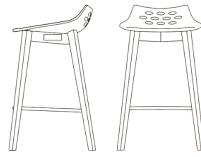

CB1485 | 46,5x46 H77,5 HS65 cm