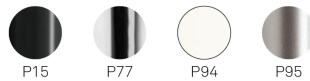

CB1034
48x51 H92,5 HS80 cm

CB1035
44x43 H93(73,5) HS80(61) cm

CB1476
44x43 H93(71) HS80(58) cm

struttura frame

legno | wood

metallo | metal

sedile seat

ABS/PC

CB1035| CB1476 | CB623

CB1035| CB1476 | CB623

CB1485 | CB1487 SGABELLI CON POGGIAPIEDI CROMATO | STOOLS WITH CHROMED FOOTREST

Prices, availability, lead times, dimensions and product information listed are subject to change without notice. This document was created on 11/Oct/2022 at 11:04 AM.