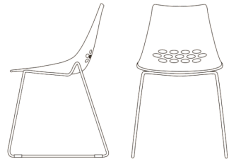

Jam Wood Stool By Calligaris

VOYAGER

“An icon of the Calligaris collection, reinterpreted by adding a new wooden base.”

Colours: White seat front with black, taupe, nougat, sky blue, mustard yellow, transparent, green, orange or red back. Base options: Bleached beech, matt optic white, smoke, natural, graphite.

Jam

CB1486 | 47,5x54 H82,5 HS45 cm

CB1485 | 46,5x46 H77,5 HS65 cm

CB1487 | 50x50 H92,5 HS80 cm

CB1030 | 51,5x54 H82,5 HS45 cm

CB1059 | 47,5x54 H82,5 HS45 cm

CB623 | 63x62 H90(81) HS53(44) cm

CB1033
48x51 H77,5 HS65 cm

CB1034
48x51 H92,5 HS80 cm

CB1035
44x43 H93(73,5) HS80(61) cm

CB1476
44x43 H93(71) HS80(58) cm

struttura frame

legno | wood

metallo | metal

sedile seat

ABS/PC