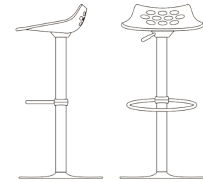

Jam Wood Stool By Calligaris

VOYAGER

“An icon of the Calligaris collection, reinterpreted by adding a new wooden base.”

Colours: White seat front with black, taupe, nougat, sky blue, mustard yellow, transparent, green, orange or red back. Base options: Bleached beech, matt optic white, smoke, natural, graphite.

Jam

CB1486 | 47,5x54 H82,5 HS45 cm

CB1485 | 46,5x46 H77,5 HS65 cm

CB1487 | 50x50 H92,5 HS80 cm

CB1030 | 51,5x54 H82,5 HS45 cm

CB1059 | 47,5x54 H82,5 HS45 cm

CB623 | 63x62 H90(81) HS53(44) cm

CB1033
48x51 H77,5 HS65 cm

CB1034
48x51 H92,5 HS80 cm

CB1035
44x43 H93(73,5) HS80(61) cm

CB1476
44x43 H93(71) HS80(58) cm

struttura frame

legno | wood

metallo | metal

sedile seat

ABS/PC