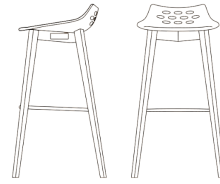

Jam Wood Stool By Calligaris

VOYAGER

“An icon of the Calligaris collection, reinterpreted by adding a new wooden base.”

Colours: White seat front with black, taupe, nougat, sky blue, mustard yellow, transparent, green, orange or red back. Base options: Bleached beech, matt optic white, smoke, natural, graphite.

Jam

CB1486 | 47,5x54 H82,5 HS45 cm

CB1485 | 46,5x46 H77,5 HS65 cm

CB1487 | 50x50 H92,5 HS80 cm

CB1030 | 51,5x54 H82,5 HS45 cm

CB1059 | 47,5x54 H82,5 HS45 cm

CB623 | 63x62 H90(81) HS53(44) cm

CB1033
48x51 H77,5 HS65 cm

CB1034
48x51 H92,5 HS80 cm

CB1035
44x43 H93(73,5) HS80(61) cm

CB1476
44x43 H93(71) HS80(58) cm

struttura frame

legno | wood

metallo | metal

sedile seat

ABS/PC