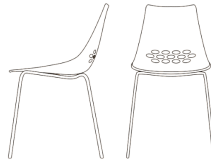

Jam Wood Stool By Calligaris

VOYAGER

“An icon of the Calligaris collection, reinterpreted by adding a new wooden base.”

Colours: White seat front with black, taupe, nougat, sky blue, mustard yellow, transparent, green, orange or red back. Base options: Bleached beech, matt optic white, smoke, natural, graphite.

Jam

CB1486 | 47,5x54 H82,5 HS45 cm

CB1485 | 46,5x46 H77,5 HS65 cm

CB1487 | 50x50 H92,5 HS80 cm

CB1030 | 51,5x54 H82,5 HS45 cm

CB1059 | 47,5x54 H82,5 HS45 cm

CB623 | 63x62 H90(81) HS53(44) cm

CB1033
48x51 H77,5 HS65 cm

CB1034
48x51 H92,5 HS80 cm

CB1035
44x43 H93(73,5) HS80(61) cm

CB1476
44x43 H93(71) HS80(58) cm

struttura frame

legno | wood

metallo | metal

sedile seat

ABS/PC