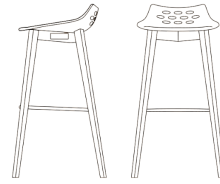

Jam Office Chair By Calligaris

VOYAGER

“Office chair with a modern funky look suitable for both homes and studios.”

Jam features a two-tone technopolymer shell, with a glossy white seat area and back available in a range of different colours. The oval holes in the backrest add to Jam's distinctive design. The chair has a height-adjustable metal frame, swivel base and soft rubber castors.

Colours: White/glossy black, white/glossy taupe, white/transparent, white/transparent green, white/transparent red and white/transparent orange.

Fabrics: Bi-coloured plastic seat with metal frame.

Dimensions (cm): H 90 (81) | W 63 | D 62

Seat height: 53 (44) cm

Warranty: 2 year international warranty.

Lead time: 1-2 weeks if stocked locally. 12-14 weeks when local stock is exhausted.

Prices, availability, lead times, dimensions and product information listed are subject to change without notice. This document was created on 01/Oct/2020 at 02:14 PM.

Jam

CB1486 | 47,5x54 H82,5 HS45 cm

CB1485 | 46,5x46 H77,5 HS65 cm

CB1487 | 50x50 H92,5 HS80 cm

CB1030 | 51,5x54 H82,5 HS45 cm

CB1059 | 47,5x54 H82,5 HS45 cm

CB623 | 63x62 H90(81) HS53(44) cm

CB1033
48x51 H77,5 HS65 cm