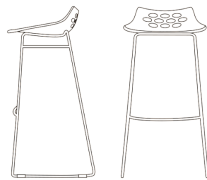

Jam Office Chair By Calligaris

VOYAGER

“Office chair with a modern funky look suitable for both homes and studios.”

Jam features a two-tone technopolymer shell, with a glossy white seat area and back available in a range of different colours. The oval holes in the backrest add to Jam's distinctive design. The chair has a height-adjustable metal frame, swivel base and soft rubber castors.

Colours: White/glossy black, white/glossy taupe, white/transparent, white/transparent green, white/transparent red and white/transparent orange.

Fabrics: Bi-coloured plastic seat with metal frame.

Dimensions (cm): H 90 (81) | W 63 | D 62

Jam

CB1486 | 47,5x54 H82,5 HS45 cm

CB1485 | 46,5x46 H77,5 HS65 cm

CB1487 | 50x50 H92,5 HS80 cm

CB1030 | 51,5x54 H82,5 HS45 cm

CB1059 | 47,5x54 H82,5 HS45 cm

CB623 | 63x62 H90(81) HS53(44) cm

CB1033
48x51 H77,5 HS65 cm

CB1034
48x51 H92,5 HS80 cm

CB1035
44x43 H93(73,5) HS80(61) cm

CB1476
44x43 H93(71) HS80(58) cm

struttura frame

legno | wood

metallo | metal

sedile seat

ABS/PC