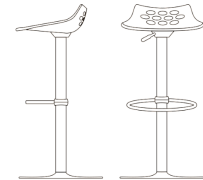

Jam Office Chair By Calligaris

VOYAGER

“Office chair with a modern funky look suitable for both homes and studios.”

Jam features a two-tone technopolymer shell, with a glossy white seat area and back available in a range of different colours. The oval holes in the backrest add to Jam's distinctive design. The chair has a height-adjustable metal frame, swivel base and soft rubber castors.

Colours: White/glossy black, white/glossy taupe, white/transparent, white/transparent green, white/transparent red and white/transparent orange.

Fabrics: Bi-coloured plastic seat with metal frame.

Dimensions (cm): H 90 (81) | W 63 | D 62

Jam

CB1486 | 47,5x54 H82,5 HS45 cm

CB1485 | 46,5x46 H77,5 HS65 cm

CB1487 | 50x50 H92,5 HS80 cm

CB1030 | 51,5x54 H82,5 HS45 cm

CB1059 | 47,5x54 H82,5 HS45 cm

CB623 | 63x62 H90(81) HS53(44) cm

CB1033
48x51 H77,5 HS65 cm

CB1034
48x51 H92,5 HS80 cm

CB1035
44x43 H93(73,5) HS80(61) cm

CB1476
44x43 H93(71) HS80(58) cm

struttura frame

legno | wood

metallo | metal

sedile seat

ABS/PC