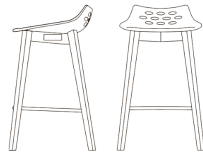

Jam Office Chair By Calligaris

VOYAGER

“Office chair with a modern funky look suitable for both homes and studios.”

Jam features a two-tone technopolymer shell, with a glossy white seat area and back available in a range of different colours. The oval holes in the backrest add to Jam's distinctive design. The chair has a height-adjustable metal frame, swivel base and soft rubber castors.

Colours: White/glossy black, white/glossy taupe, white/transparent, white/transparent green, white/transparent red and white/transparent orange.

Fabrics: Bi-coloured plastic seat with metal frame.

Dimensions (cm): H 90 (81) | W 63 | D 62

Seat height: 53 (44) cm

Warranty: 2 year international warranty.

Lead time: 1-2 weeks if stocked locally. 12-14 weeks when local stock is exhausted.

Prices, availability, lead times, dimensions and product information listed are subject to change without notice. This document was created on 01/Oct/2020 at 02:14 PM.

Jam

CB1486 | 47,5x54 H82,5 HS45 cm

CB1485 | 46,5x46 H77,5 HS65 cm

CB1487 | 50x50 H92,5 HS80 cm

CB1030 | 51,5x54 H82,5 HS45 cm

CB1059 | 47,5x54 H82,5 HS45 cm

CB623 | 63x62 H90(81) HS53(44) cm

CB1033
48x51 H77,5 HS65 cm