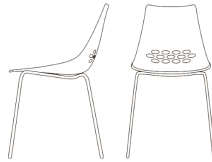

Jam Office Chair By Calligaris

VOYAGER

“Office chair with a modern funky look suitable for both homes and studios.”

Jam features a two-tone technopolymer shell, with a glossy white seat area and back available in a range of different colours. The oval holes in the backrest add to Jam's distinctive design. The chair has a height-adjustable metal frame, swivel base and soft rubber castors.

Colours: White/glossy black, white/glossy taupe, white/transparent, white/transparent green, white/transparent red and white/transparent orange.

Fabrics: Bi-coloured plastic seat with metal frame.

Dimensions (cm): H 90 (81) | W 63 | D 62

Jam

CB1486 | 47,5x54 H82,5 HS45 cm

CB1485 | 46,5x46 H77,5 HS65 cm

CB1487 | 50x50 H92,5 HS80 cm

CB1030 | 51,5x54 H82,5 HS45 cm

CB1059 | 47,5x54 H82,5 HS45 cm

CB623 | 63x62 H90(81) HS53(44) cm

CB1033
48x51 H77,5 HS65 cm

CB1034
48x51 H92,5 HS80 cm

CB1035
44x43 H93(73,5) HS80(61) cm

CB1476
44x43 H93(71) HS80(58) cm

struttura frame

legno | wood

metallo | metal

sedile seat

ABS/PC