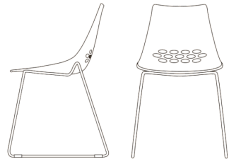

Jam Office Chair By Calligaris

VOYAGER

“Office chair with a modern funky look suitable for both homes and studios.”

Jam features a two-tone technopolymer shell, with a glossy white seat area and back available in a range of different colours. The oval holes in the backrest add to Jam's distinctive design. The chair has a height-adjustable metal frame, swivel base and soft rubber castors.

Colours: White/glossy black, white/glossy taupe, white/transparent, white/transparent green, white/transparent red and white/transparent orange.

Fabrics: Bi-coloured plastic seat with metal frame.

Dimensions (cm): H 90 (81) | W 63 | D 62

Jam

CB1486 | 47,5x54 H82,5 HS45 cm

CB1485 | 46,5x46 H77,5 HS65 cm

CB1487 | 50x50 H92,5 HS80 cm

CB1030 | 51,5x54 H82,5 HS45 cm

CB1059 | 47,5x54 H82,5 HS45 cm

CB623 | 63x62 H90(81) HS53(44) cm

CB1033
48x51 H77,5 HS65 cm

CB1034
48x51 H92,5 HS80 cm

CB1035
44x43 H93(73,5) HS80(61) cm

CB1476
44x43 H93(71) HS80(58) cm

struttura frame

legno | wood

metallo | metal

sedile seat

ABS/PC