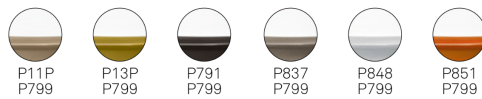

Colours: White/glossy black, white/glossy taupe, white/transparent, white/transparent green, white/transparent red and white/transparent orange.

Fabrics: Bi-coloured plastic seat with metal frame.

Dimensions (cm): H 90 (81) | W 63 | D 62

CB1035| CB1476 | CB623

CB1035| CB1476 | CB623

CB1485 | CB1487 SGABELLI CON POGGIAPIEDI CROMATO | STOOLS WITH CHROMED FOOTREST

Prices, availability, lead times, dimensions and product information listed are subject to change without notice. This document was created on 01/Oct/2020 at 02:14 PM.