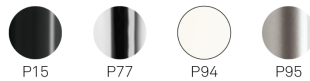

Colours: White/glossy black, white/glossy taupe, white/transparent, white/transparent green, white/transparent red and white/transparent orange.

Fabrics: Bi-coloured plastic seat with metal frame.

Dimensions (cm): H 90 (81) | W 63 | D 62

CB1034
48x51 H92,5 HS80 cm

CB1035
44x43 H93(73,5) HS80(61) cm

CB1476
44x43 H93(71) HS80(58) cm

struttura frame

legno | wood

metallo | metal

sedile seat

ABS/PC

CB1035| CB1476 | CB623

CB1035| CB1476 | CB623

CB1485 | CB1487 SGABELLI CON POGGIAPIEDI CROMATO | STOOLS WITH CHROMED FOOTREST

Prices, availability, lead times, dimensions and product information listed are subject to change without notice. This document was created on 01/Oct/2020 at 02:14 PM.