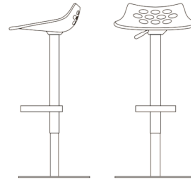

Jam Office Chair By Calligaris

VOYAGER

“Office chair with a modern funky look suitable for both homes and studios.”

Jam features a two-tone technopolymer shell, with a glossy white seat area and back available in a range of different colours. The oval holes in the backrest add to Jam's distinctive design. The chair has a height-adjustable metal frame, swivel base and soft rubber castors.

Jam

CB1486 | 47,5x54 H82,5 HS45 cm

CB1485 | 46,5x46 H77,5 HS65 cm

CB1487 | 50x50 H92,5 HS80 cm

CB1030 | 51,5x54 H82,5 HS45 cm

CB1059 | 47,5x54 H82,5 HS45 cm

CB623 | 63x62 H90(81) HS53(44) cm

CB1033
48x51 H77,5 HS65 cm

CB1034
48x51 H92,5 HS80 cm

CB1035
44x43 H93(73,5) HS80(61) cm

CB1476
44x43 H93(71) HS80(58) cm

struttura frame

legno | wood

metallo | metal

sedile seat

ABS/PC