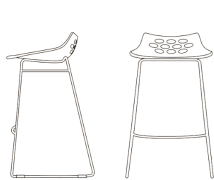

Jam Office Chair By Calligaris

VOYAGER

“Office chair with a modern funky look suitable for both homes and studios.”

Jam features a two-tone technopolymer shell, with a glossy white seat area and back available in a range of different colours. The oval holes in the backrest add to Jam's distinctive design. The chair has a height-adjustable metal frame, swivel base and soft rubber castors.

Colours: White/glossy black, white/glossy taupe, white/transparent, white/transparent green, white/transparent red and white/transparent orange.

Fabrics: Bi-coloured plastic seat with metal frame.

Dimensions (cm): H 90 (81) | W 63 | D 62

Jam

CB1486 | 47,5x54 H82,5 HS45 cm

CB1485 | 46,5x46 H77,5 HS65 cm

CB1487 | 50x50 H92,5 HS80 cm

CB1030 | 51,5x54 H82,5 HS45 cm

CB1059 | 47,5x54 H82,5 HS45 cm

CB623 | 63x62 H90(81) HS53(44) cm

CB1033
48x51 H77,5 HS65 cm

CB1034
48x51 H92,5 HS80 cm

CB1035
44x43 H93(73,5) HS80(61) cm

CB1476
44x43 H93(71) HS80(58) cm

struttura frame

legno | wood

metallo | metal

sedile seat

ABS/PC